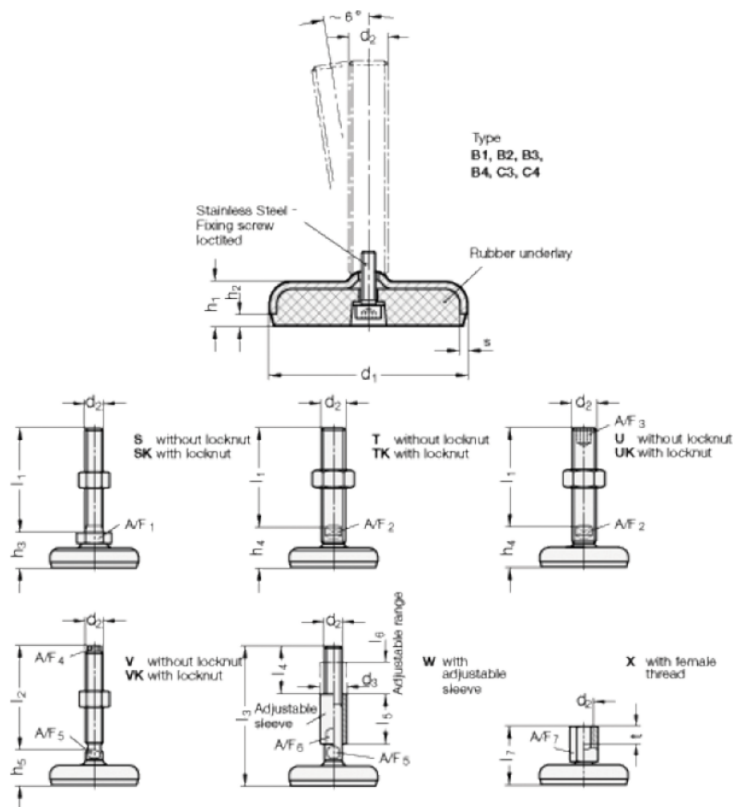

Article number: 203180M20125B4TK
 Description: E+G levelling foot
 GN 31-80-M20-125-B4-TK
 Note: TK With nut, Wrench flat at the bottom

Measures

A/F2	= 15
d1	= 80
d2	= 20
h1	= 18
h2	= 5
h4 +4.0/0	= 33
l2	= 125
s	= 3